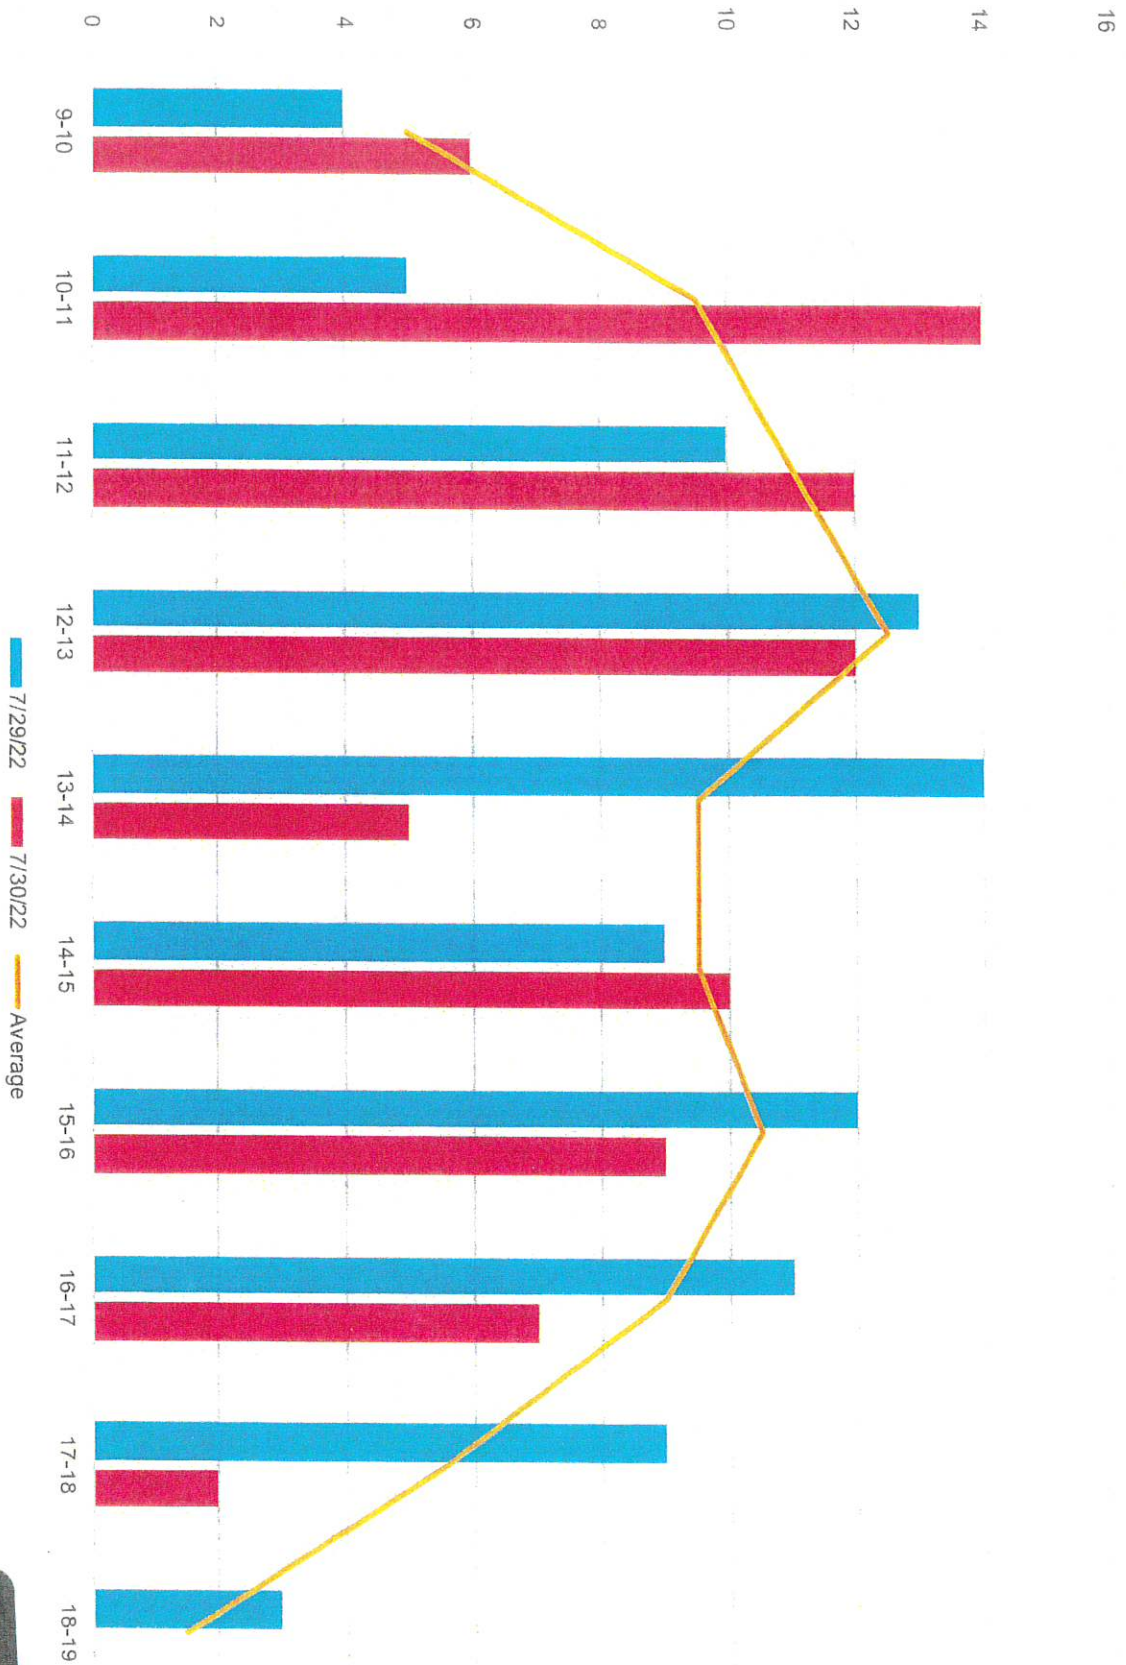

Orchard Road North Traffic Volume between 9AM and 7PM
Total Daily traffic > 104 vehicles per day

Orchard Road North, Traffic Analysis