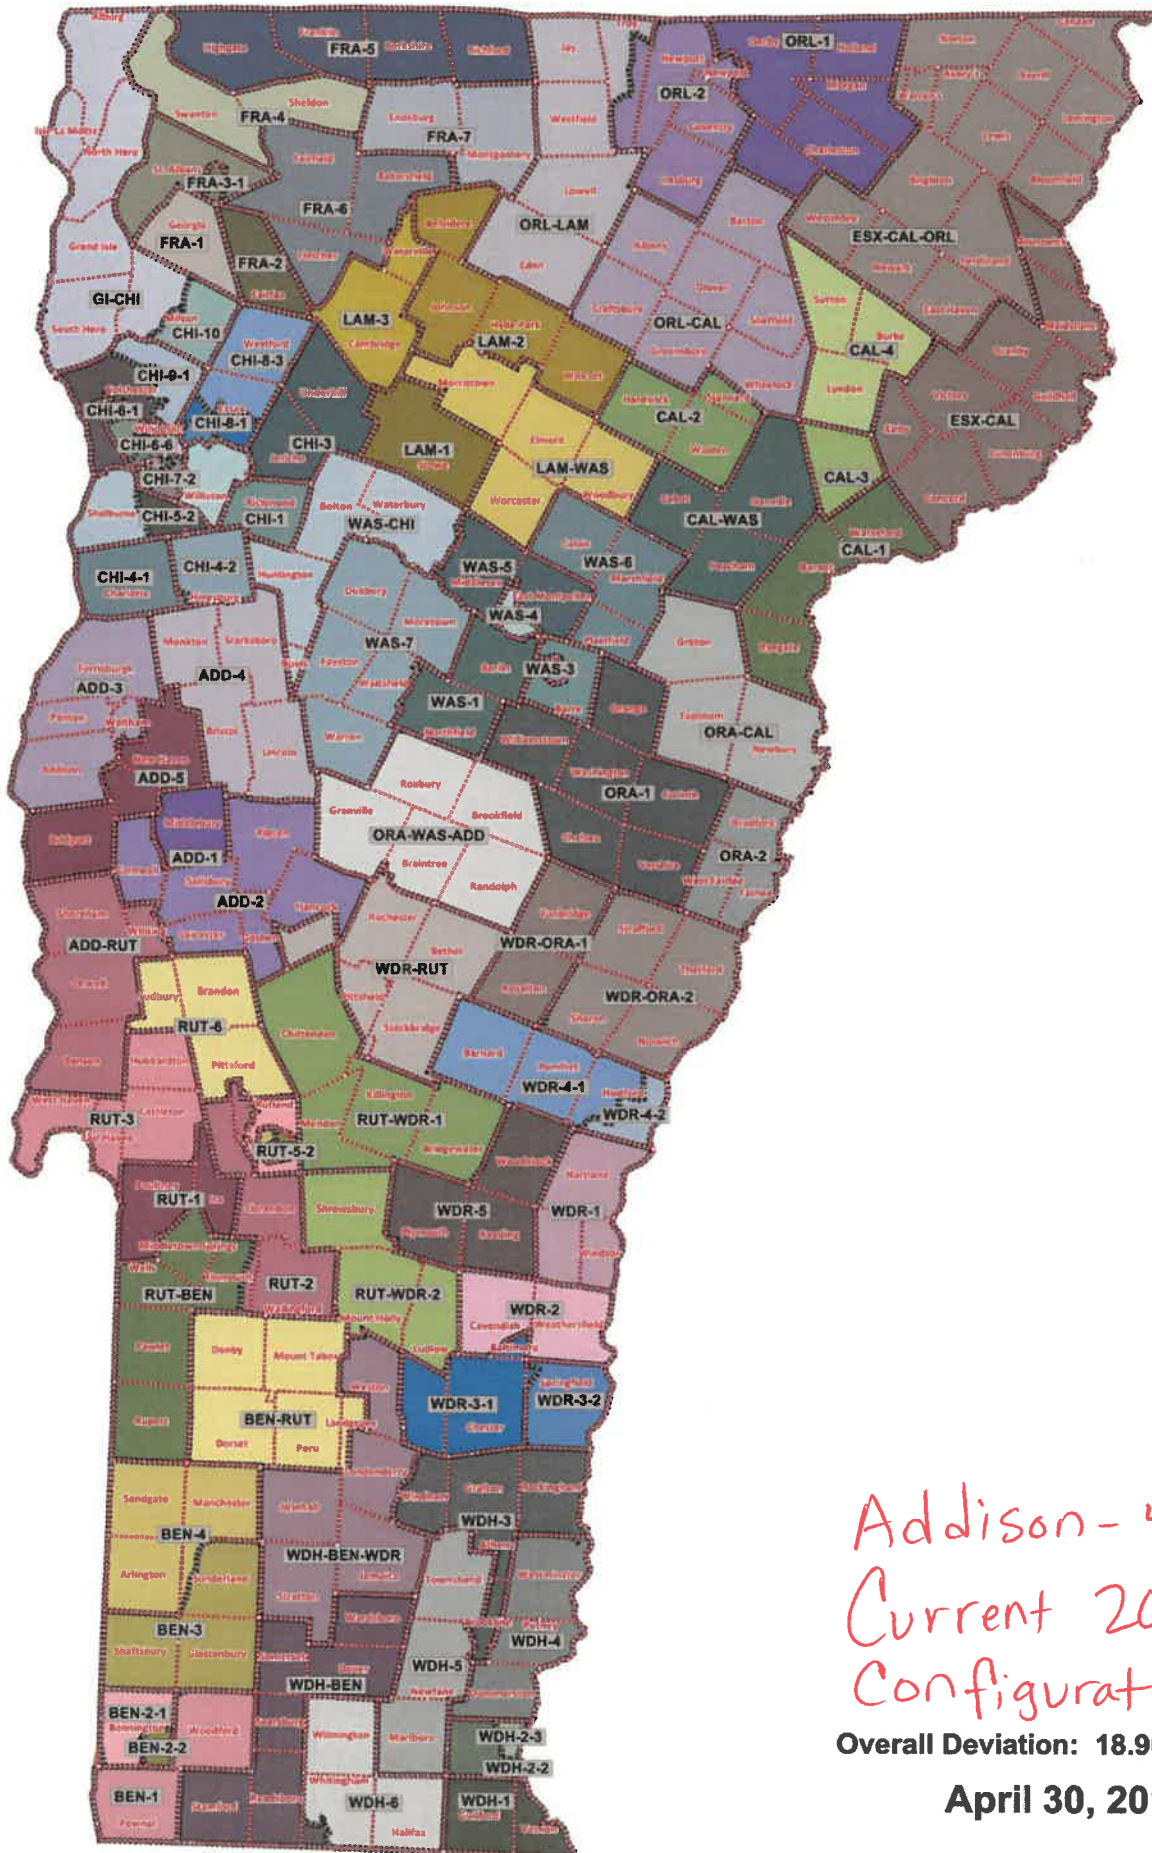

# H.789 as Passed by the House and Senate House Districts

Addison-4  
Current 2021  
Configuration

Overall Deviation: 18.90%

April 30, 2012

# State of Vermont

## 2021 Legislative Reapportionment

Field	Value
District	ADD-6
Population	4057
Deviation	-230
% Deviation	-5.37%

District: ADD-6

*Proposed by the  
Legislative Reapportionment  
Board*

# Jeanne Albert's DRAFT House District Map Proposal

2021